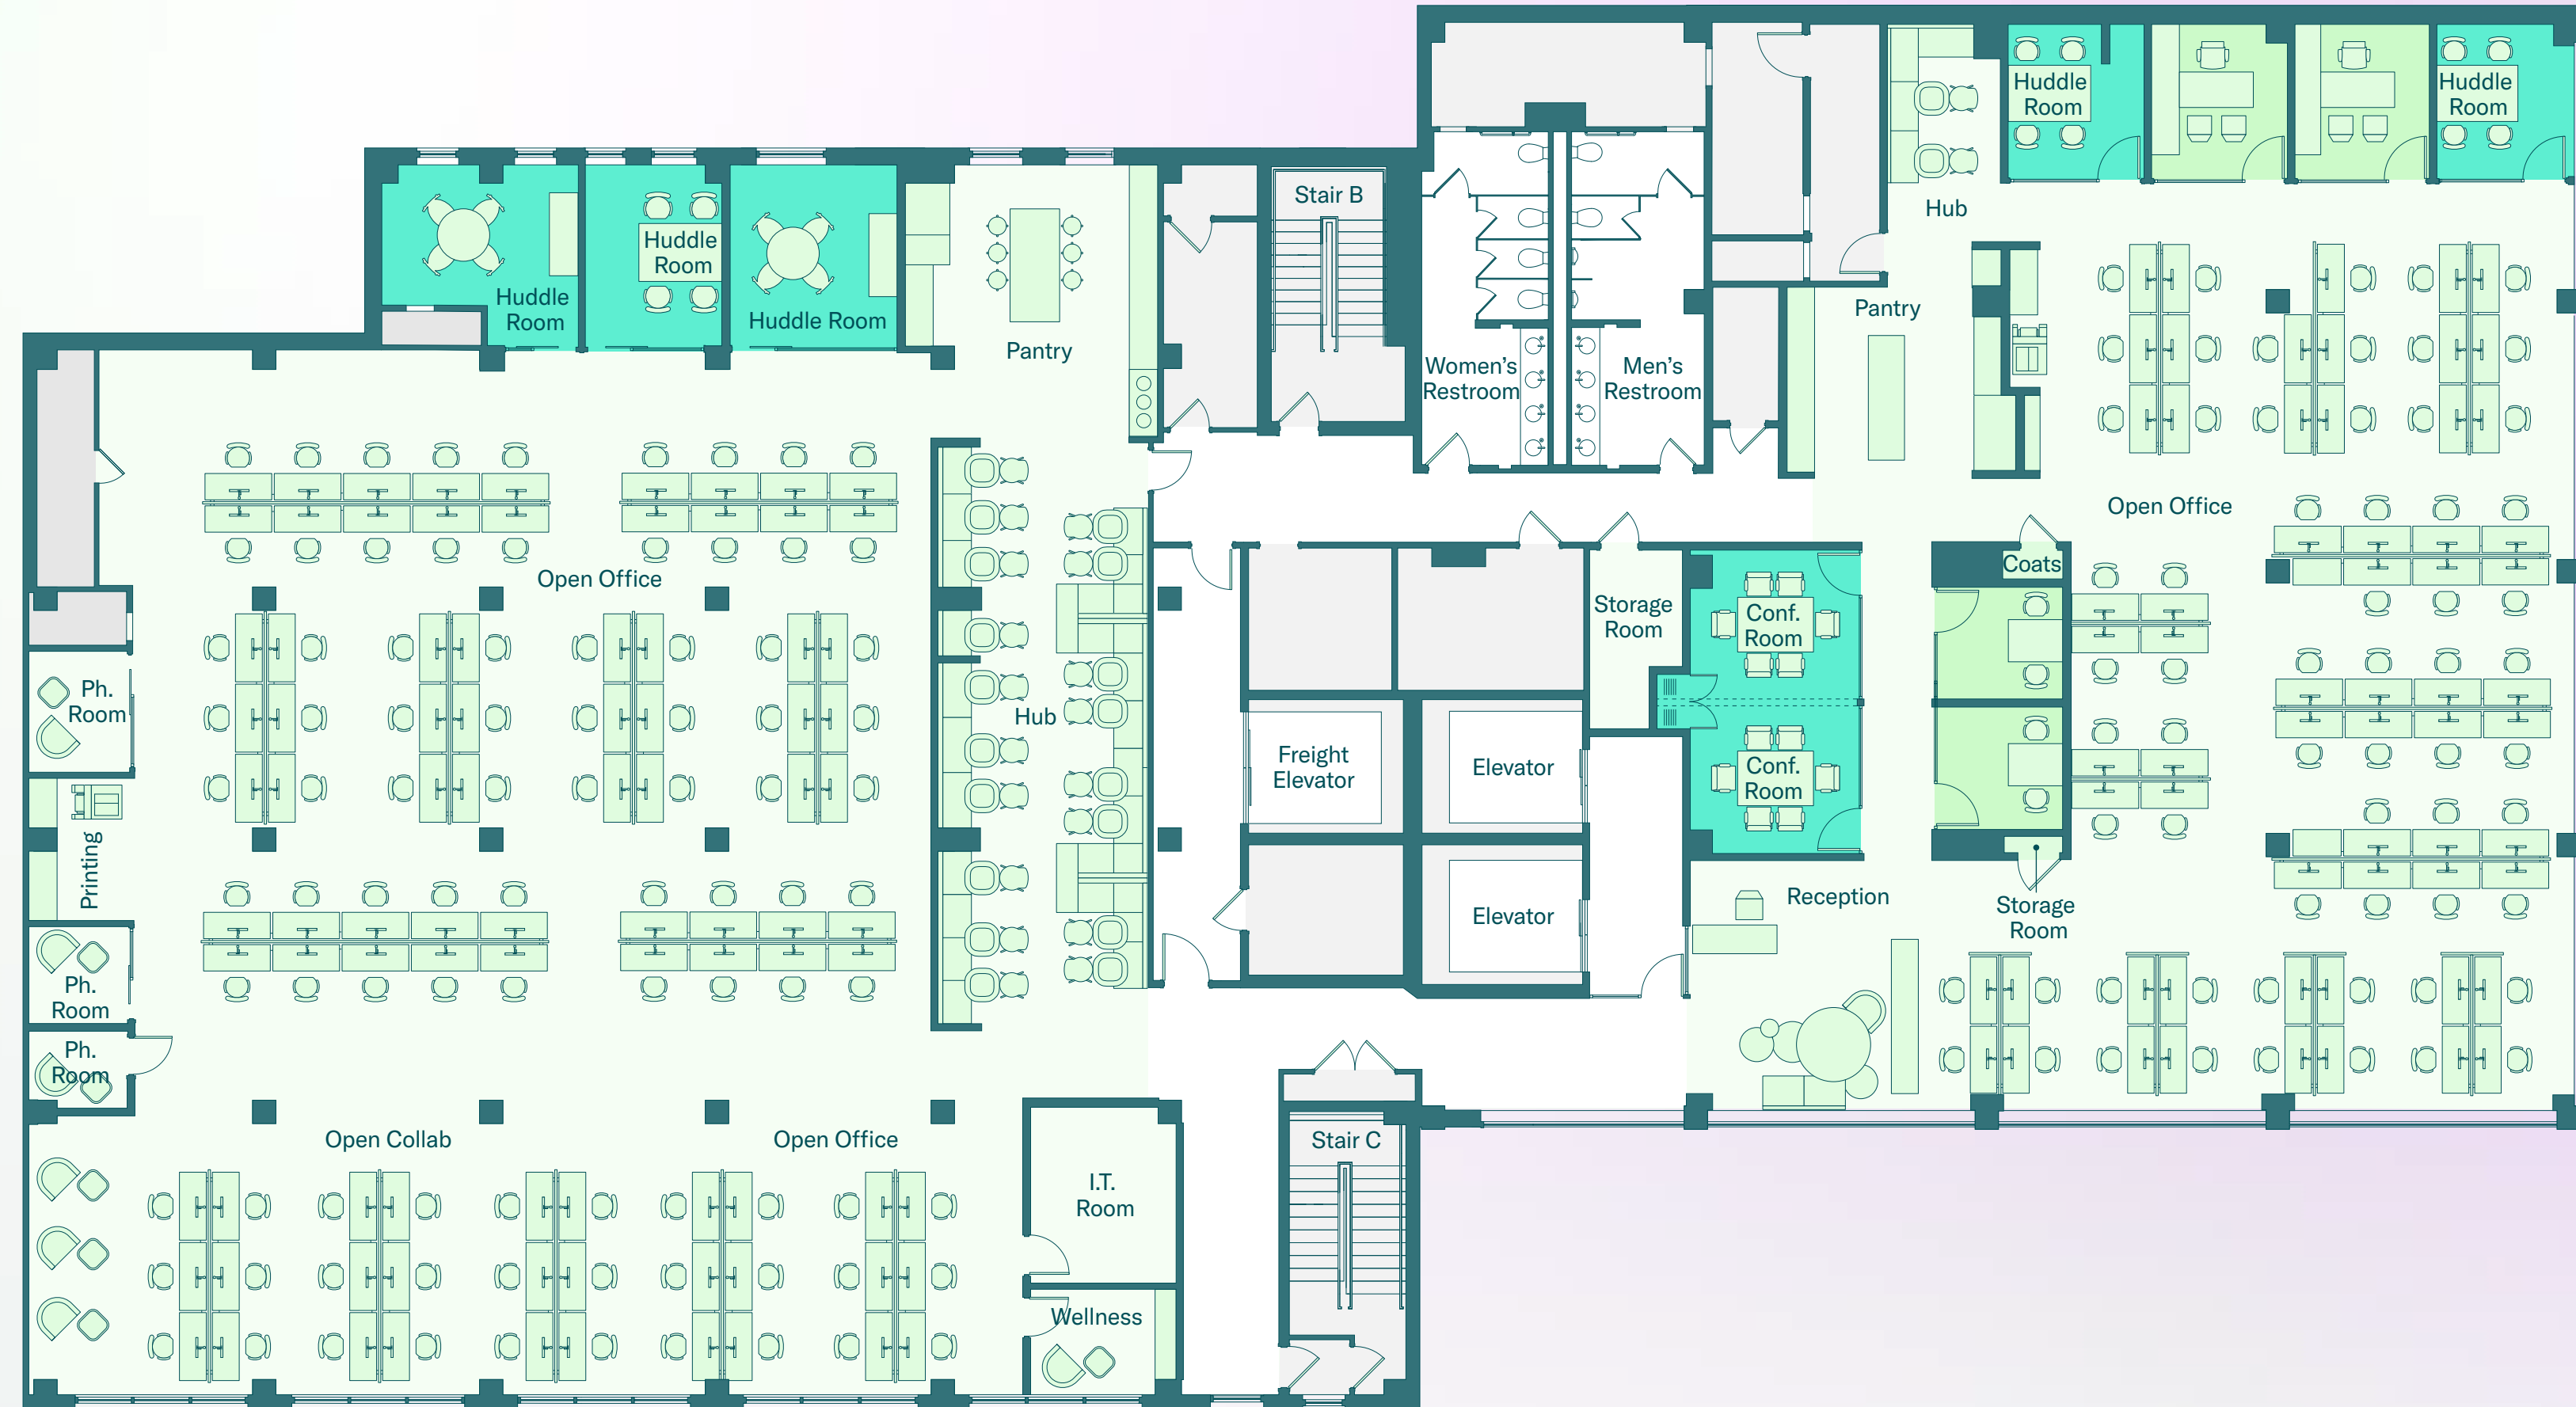

## Meeting Summary

Conference Room 12P (1)	12
Conference Room 6P (1)	6
Open Collaboration Seats	18
<b>Total</b>	<b>36</b>

Private Office	
Conference Room	
Building Core	

Vandam Street

Hudson Street

# Tenth Floor

As-Built  
19,430 RSF

## Meeting Summary

Conference Rooms 6P (2)	12
Huddle Rooms 4P (5)	20
Phone Rooms 1P (3)	3
Open Collaboration Seats	57
<b>Total</b>	<b>92</b>

Private Office  
Conference Room  
Building Core

Vandam Street